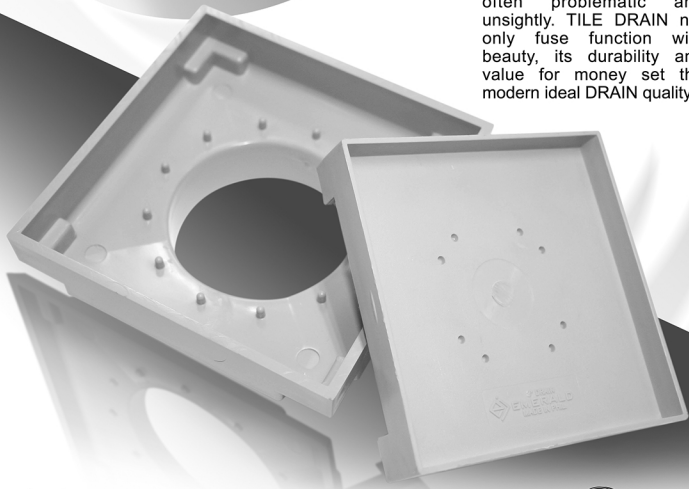

# EMERALD

PVC PIPES • PVC FITTINGS • PVC DOORS

FOR 3"  
PVC PIPES

# TILE DRAIN

*Distinct Style. Supreme Quality.*

**Easy-to-Blend Design**

**Functional & Innovative  
Anywhere**

FOR 3"  
PVC PIPES

There's no need to get stuck with the limitations of the traditional drains, which are often problematic and unsightly. TILE DRAIN not only fuse function with beauty, its durability and value for money set the modern ideal DRAIN quality.